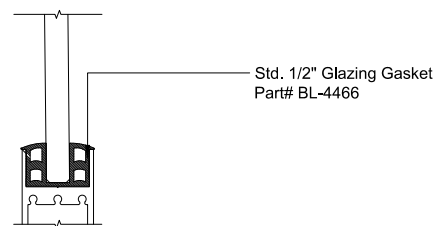

MAX SLIDER

SLIDING GLASS DOOR - MEDIUM STILE
 FIXED PANEL (OXXO) | RIGHT 90° INSIDE CORNER

X - SLIDER
 O - FIX GLASS

MAX SLIDER

SLIDING GLASS DOOR - MEDIUM STILE
 SLIDING DOOR / FIXED PANEL (OXOO) | RIGHT 90° INSIDE CORNER

X - SLIDER
 O - FIX GLASS

① HEAD (@FIXED)

MAX SLIDING DOORS (OXOO) SCALE: 6"=1'-0"

③ HEAD (@SLIDER)

MAX SLIDING DOORS (OXOO) SCALE: 6"=1'-0"

Std. 1-1/8" I.G. Glazing Gasket
 Part# BL-4514

Std. 1/2" Glazing Gasket
 Part# BL-4466

Std. 1/4" Glazing Gasket
 Part# BL-4533

Ⓐ OPTIONAL INFILLS

MAX SLIDING DOORS (OXOO) SCALE: 6"=1'-0"

② SILL (@FIXED)

MAX SLIDING DOORS (OXOO) SCALE: 6"=1'-0"

④ SILL (@SLIDER)

MAX SLIDING DOORS (OXOO) SCALE: 6"=1'-0"