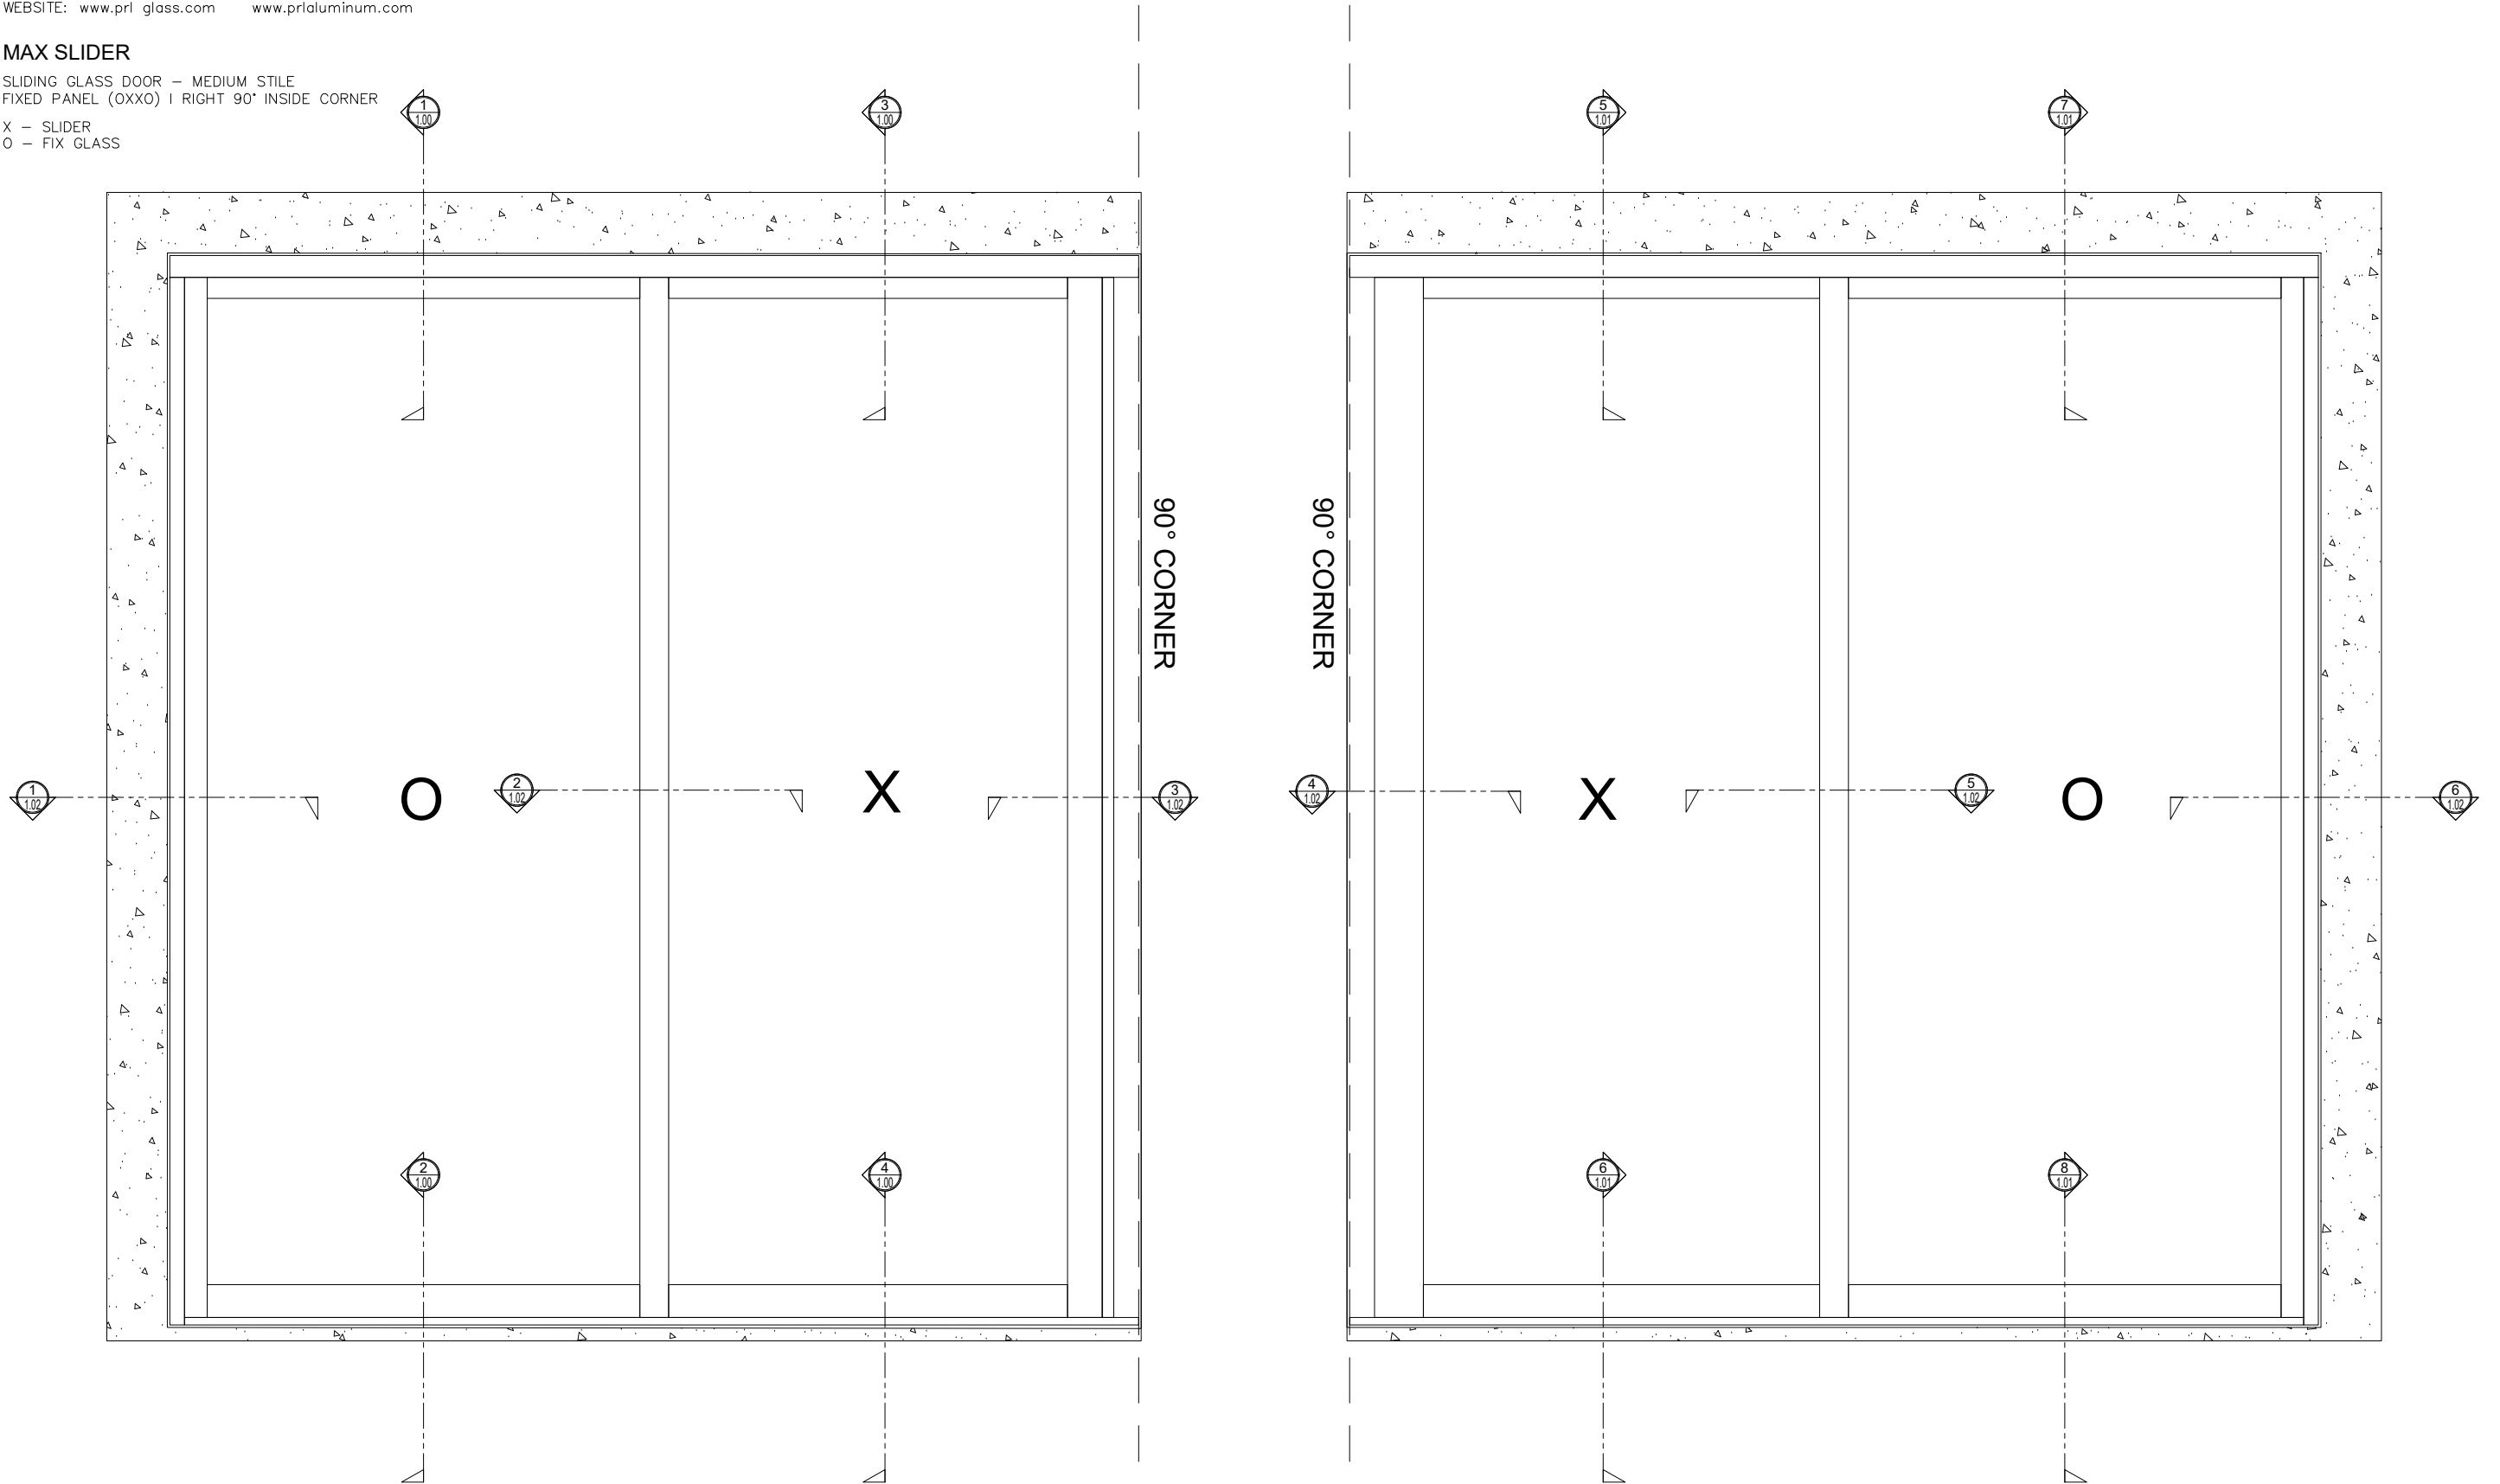

MAX SLIDER

SLIDING GLASS DOOR - MEDIUM STILE
 FIXED PANEL (OXXO) | RIGHT 90° INSIDE CORNER

X - SLIDER
 O - FIX GLASS

MAX SLIDER

SLIDING GLASS DOOR - MEDIUM STILE
 SLIDING DOOR / FIXED PANEL (OXOO) | RIGHT 90° INSIDE CORNER

X - SLIDER
 O - FIX GLASS

① HEAD (@FIXED)

MAX SLIDING DOORS (OXOO) SCALE: 6"=1'-0"

③ HEAD (@SLIDER)

MAX SLIDING DOORS (OXOO) SCALE: 6"=1'-0"

Std. 1-1/8" I.G. Glazing Gasket
 Part# BL-4514

Std. 1/2" Glazing Gasket
 Part# BL-4466

5 HEAD (@SLIDER)

MAX SLIDING DOORS (OXXO) SCALE: 6"=1'-0"

7 HEAD (@FIXED)

MAX SLIDING DOORS (OXXO) SCALE: 6"=1'-0"

6 SILL (@ SLIDER)

MAX SLIDING DOORS (OXXO) SCALE: 6"=1'-0"

8 SILL (@ FIXED)

MAX SLIDING DOORS (OXXO) SCALE: 6"=1'-0"

① JAMB

MAX SLIDING DOORS (OXXO) SCALE: 6"=1'-0"

② VERTICAL

MAX SLIDING DOORS (OXXO) SCALE: 6"=1'-0"

③ 90° CORNER DETAIL

MAX SLIDING DOORS (OXXO) SCALE: 6"=1'-0"

④ 90° CORNER DETAIL

MAX SLIDING DOORS (OXXO) SCALE: 6"=1'-0"