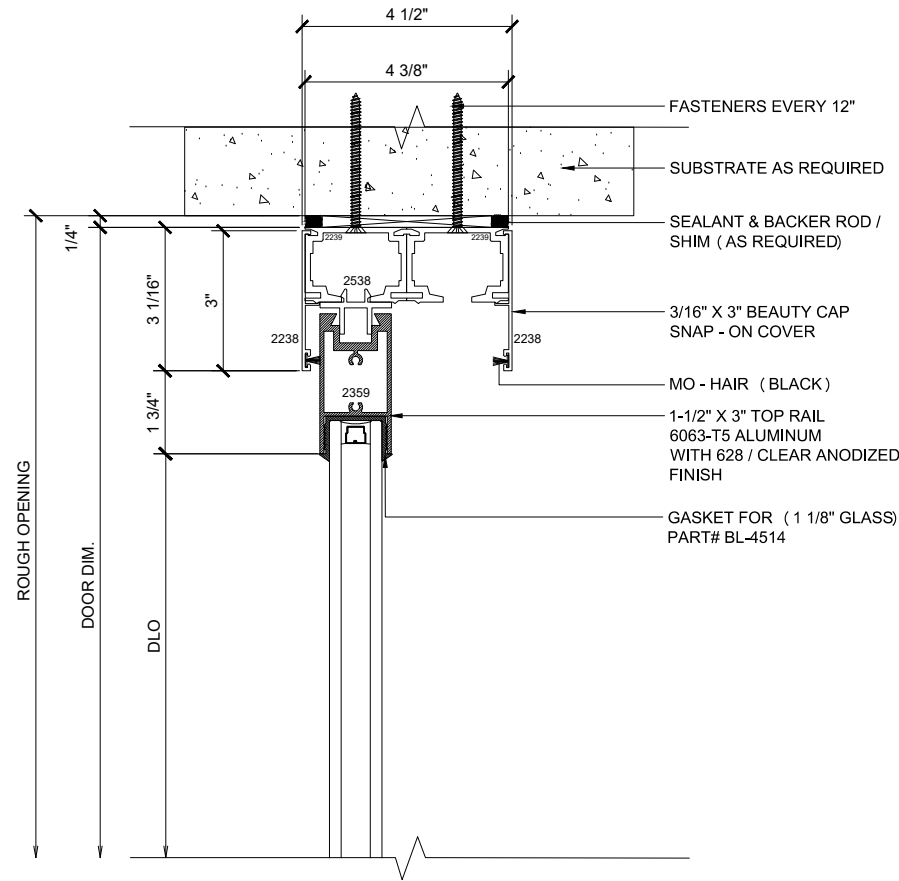

MAX SLIDER

SLIDING GLASS DOOR - MEDIUM STILE
 FIXED PANEL (OXXO) | RIGHT 90° INSIDE CORNER

X - SLIDER
 O - FIX GLASS

MAX SLIDER

SLIDING GLASS DOOR - MEDIUM STILE
 SLIDING DOOR / FIXED PANEL (OXOO) | RIGHT 90° INSIDE CORNER

X - SLIDER
 O - FIX GLASS

① HEAD (@FIXED)

MAX SLIDING DOORS (OXOO) SCALE: 6"=1'-0"

③ HEAD (@SLIDER)

MAX SLIDING DOORS (OXOO) SCALE: 6"=1'-0"

Std. 1-1/8" I.G. Glazing Gasket
 Part# BL-4514

Std. 1/2" Glazing Gasket
 Part# BL-4466

Std. 1/4" Glazing Gasket
 Part# BL-4533

Ⓐ OPTIONAL INFILLS

MAX SLIDING DOORS (OXOO) SCALE: 6"=1'-0"

② SILL (@FIXED)

MAX SLIDING DOORS (OXOO) SCALE: 6"=1'-0"

④ SILL (@SLIDER)

MAX SLIDING DOORS (OXOO) SCALE: 6"=1'-0"

① JAMB

MAX SLIDING DOORS (OXXO) SCALE: 6"=1'-0"

② VERTICAL

MAX SLIDING DOORS (OXXO) SCALE: 6"=1'-0"

③ 90° CORNER DETAIL

MAX SLIDING DOORS (OXXO) SCALE: 6"=1'-0"

④ 90° CORNER DETAIL

MAX SLIDING DOORS (OXXO) SCALE: 6"=1'-0"