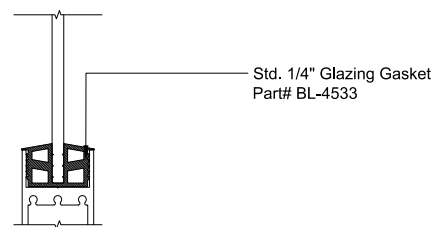

MAX SLIDER

SLIDING GLASS DOOR - MEDIUM STILE
 FIXED PANEL (OXXO) | RIGHT 90° INSIDE CORNER

X - SLIDER
 O - FIX GLASS

MAX SLIDER

SLIDING GLASS DOOR - MEDIUM STILE
 SLIDING DOOR / FIXED PANEL (OXOO) | RIGHT 90° INSIDE CORNER

X - SLIDER
 O - FIX GLASS

① HEAD (@FIXED)

MAX SLIDING DOORS (OXOO) SCALE: 6"=1'-0"

③ HEAD (@SLIDER)

MAX SLIDING DOORS (OXOO) SCALE: 6"=1'-0"

Std. 1-1/8" I.G. Glazing Gasket
 Part# BL-4514

Std. 1/2" Glazing Gasket
 Part# BL-4466

Std. 1/4" Glazing Gasket
 Part# BL-4533

Ⓐ OPTIONAL INFILLS

MAX SLIDING DOORS (OXOO) SCALE: 6"=1'-0"

② SILL (@FIXED)

MAX SLIDING DOORS (OXOO) SCALE: 6"=1'-0"

④ SILL (@SLIDER)

MAX SLIDING DOORS (OXOO) SCALE: 6"=1'-0"