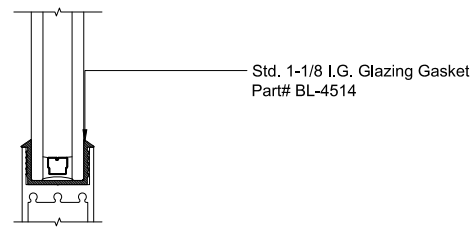

X - SLIDER
 O - FIX GLASS

① HEAD (@FIXED)

MAX SLIDING DOORS (OXOO) SCALE: 6"=1'-0"

③ HEAD (@SLIDER)

MAX SLIDING DOORS (OXOO) SCALE: 6"=1'-0"

Std. 1-1/8" I.G. Glazing Gasket
 Part# BL-4514

Std. 1/2" Glazing Gasket
 Part# BL-4466

Std. 1/4" Glazing Gasket
 Part# BL-4533

Ⓐ OPTIONAL INFILLS

MAX SLIDING DOORS (OXOO) SCALE: 6"=1'-0"

② SILL (@FIXED)

MAX SLIDING DOORS (OXOO) SCALE: 6"=1'-0"

④ SILL (@SLIDER)

MAX SLIDING DOORS (OXOO) SCALE: 6"=1'-0"