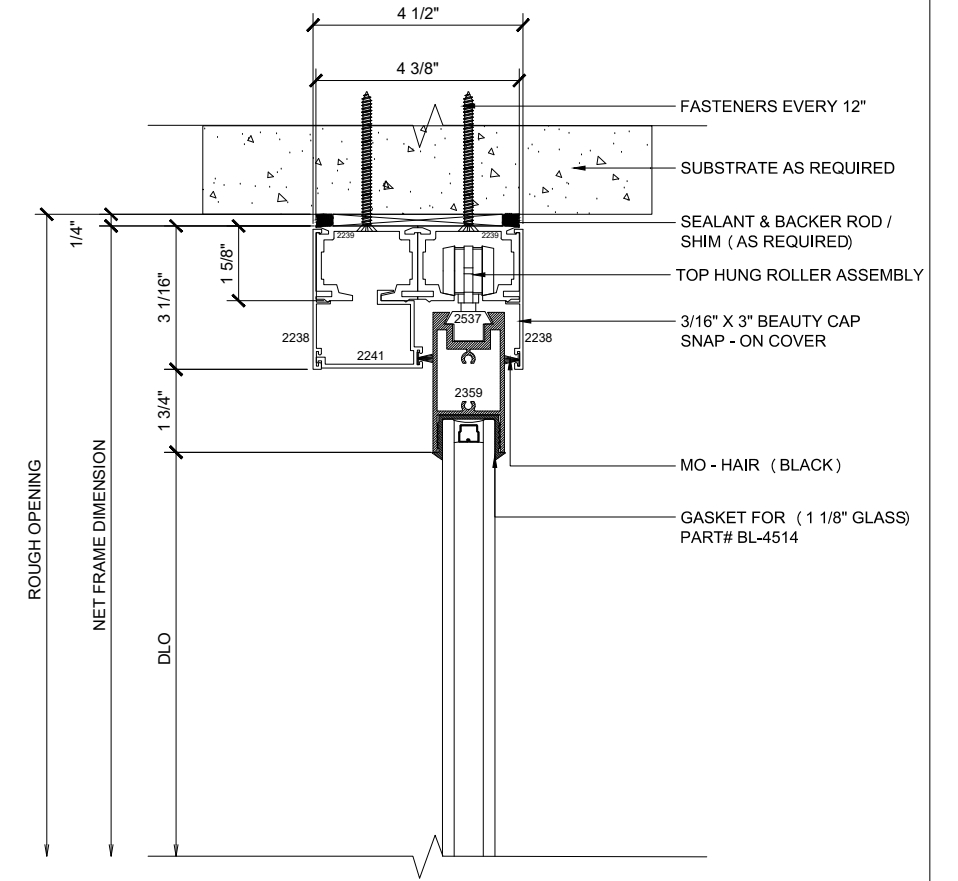

MAX SLIDER

SLIDING GLASS DOOR - MEDIUM STILE
 FIXED PANEL (OXXO) | RIGHT 90° INSIDE CORNER

X - SLIDER
 O - FIX GLASS

MAX SLIDER

SLIDING GLASS DOOR - MEDIUM STILE
 SLIDING DOOR / FIXED PANEL (OXOO) | RIGHT 90° INSIDE CORNER

X - SLIDER
 O - FIX GLASS

① HEAD (@FIXED)

MAX SLIDING DOORS (OXOO) SCALE: 6"=1'-0"

③ HEAD (@SLIDER)

MAX SLIDING DOORS (OXOO) SCALE: 6"=1'-0"

Std. 1-1/8" I.G. Glazing Gasket
 Part# BL-4514

Std. 1/2" Glazing Gasket
 Part# BL-4466

Std. 1/4" Glazing Gasket
 Part# BL-4533

Ⓐ OPTIONAL INFILLS

MAX SLIDING DOORS (OXOO) SCALE: 6"=1'-0"

② SILL (@FIXED)

MAX SLIDING DOORS (OXOO) SCALE: 6"=1'-0"

④ SILL (@SLIDER)

MAX SLIDING DOORS (OXOO) SCALE: 6"=1'-0"

① JAMB

MAX SLIDING DOORS (OXXO) SCALE: 6"=1'-0"

② VERTICAL

MAX SLIDING DOORS (OXXO) SCALE: 6"=1'-0"

③ 90° CORNER DETAIL

MAX SLIDING DOORS (OXXO) SCALE: 6"=1'-0"

④ 90° CORNER DETAIL

MAX SLIDING DOORS (OXXO) SCALE: 6"=1'-0"